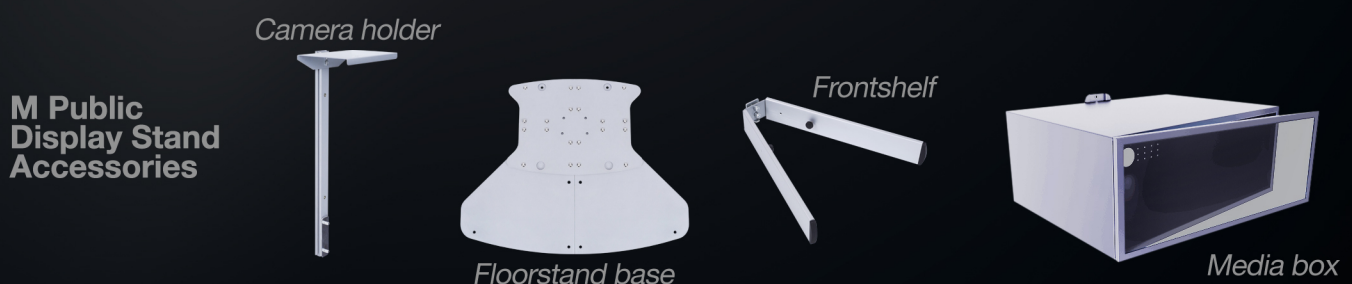

Multibrackets Public Display Stand series are one of the most flexible and multifunctional display stand series of its kind.

The series is optimal for videoconferencing, presentation situations and serves as your mobile multimedia center.

Different heights of the stands optimize them for viewers that are sitting down or situations where the audience is standing.

The M Multibrackets Public Display Stand has a versatile usage area. When developed much emphasize has been put into the stability and overall quality of the display stand, both when

used, but also when in movement between activities. A stabile and sophisticated wheel base is included as standard. Easily roll the display stand through standard size doorways and thresholds.

M Multibrackets Public Display Stand can be used with a single or double screen in a standard landscape mode or a portait mode. It can be configured with rows of screens making a 4, 6, or even 9 screen solutions possible.

An optional Floorstand base can be drilled into the floor to make the stand stay safe and in its place in any public environment.

Highlights

- Present digital content wherever you want it
- Easy to assemble and install
- Aluminum heavy duty, light weight construction
- Easily roll the display stand through standard size doorways and thresholds
- 110, 145, 165, 180cm heights available, perfect for both seated and standing audiences
- Built-in power rail 220V
- Handles a VESA based screen or TV's in landscape or portrait modes
- Optional accessories: camera holder, display stand base, frontshelf, CPU holders
- One to nine displays working simultaneously (might need additional accessories)
- Comes in silver or black
- Our optional media box in different models creates storage space for your computer and videoconference equipment behind a locked door