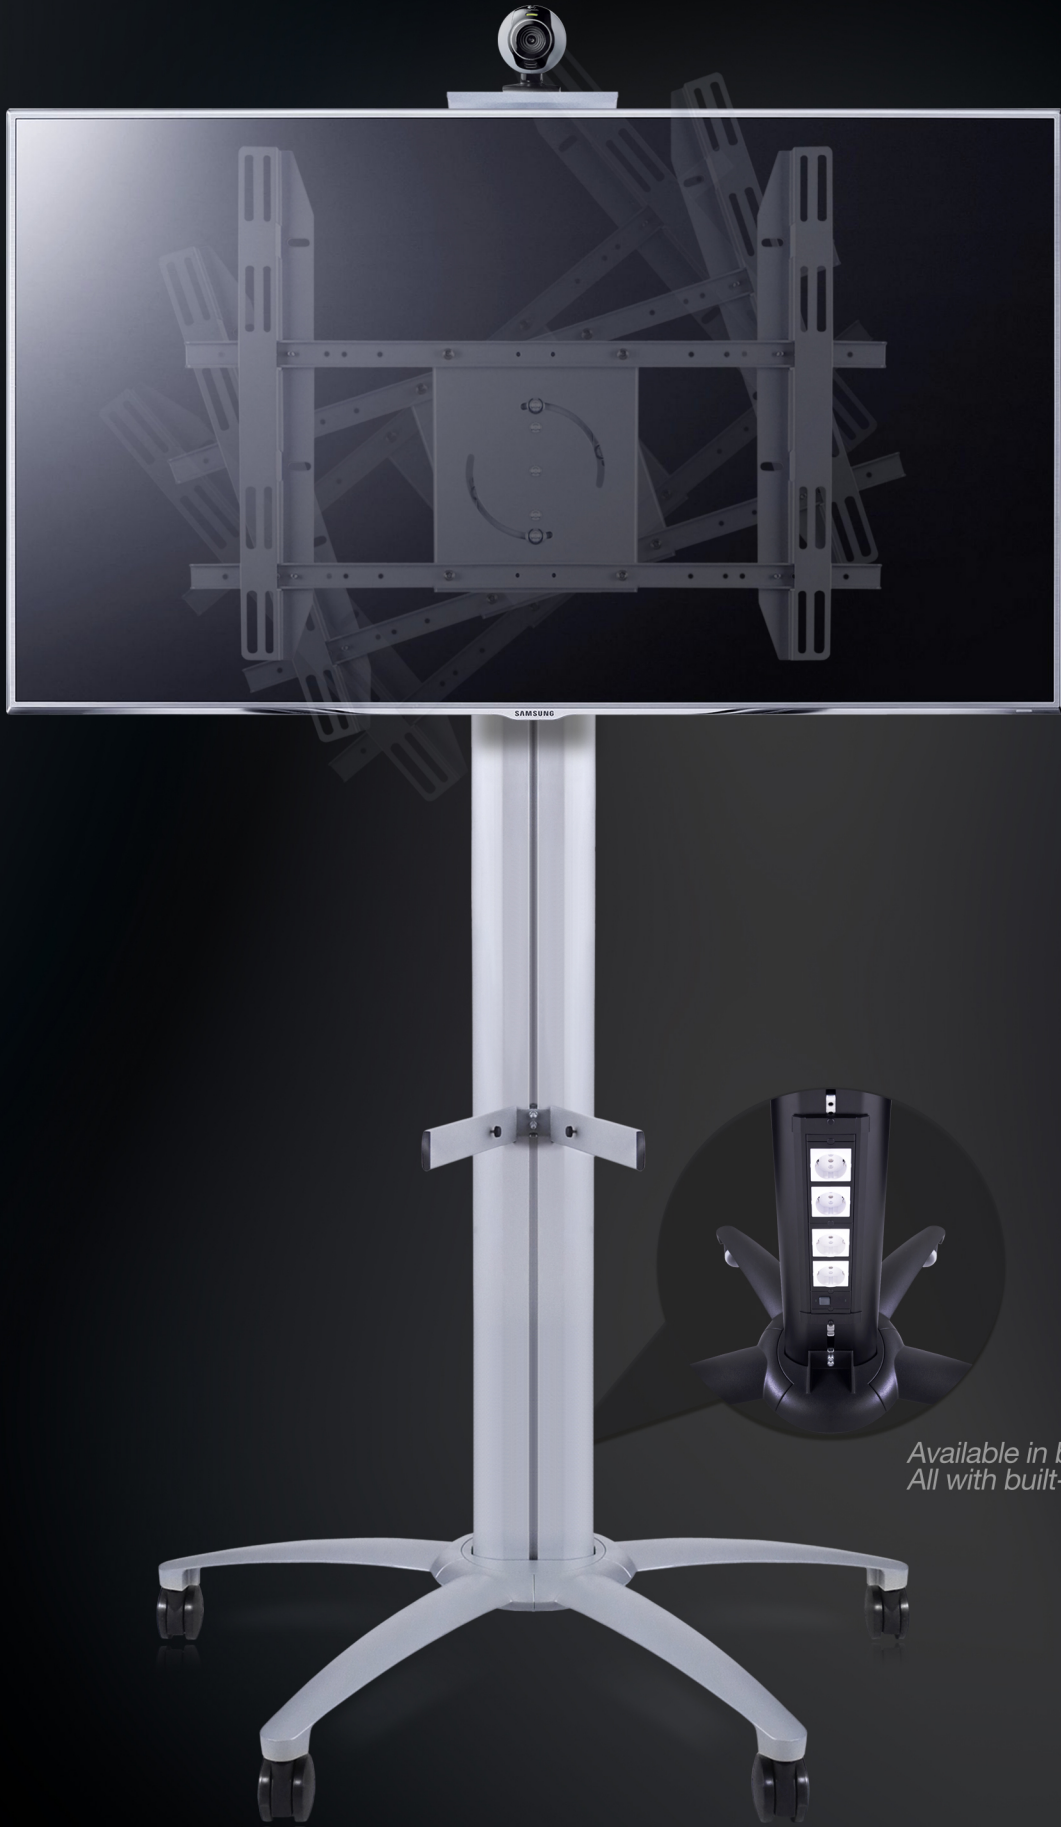

*Available in black.
All with built-in 220V power rail.*